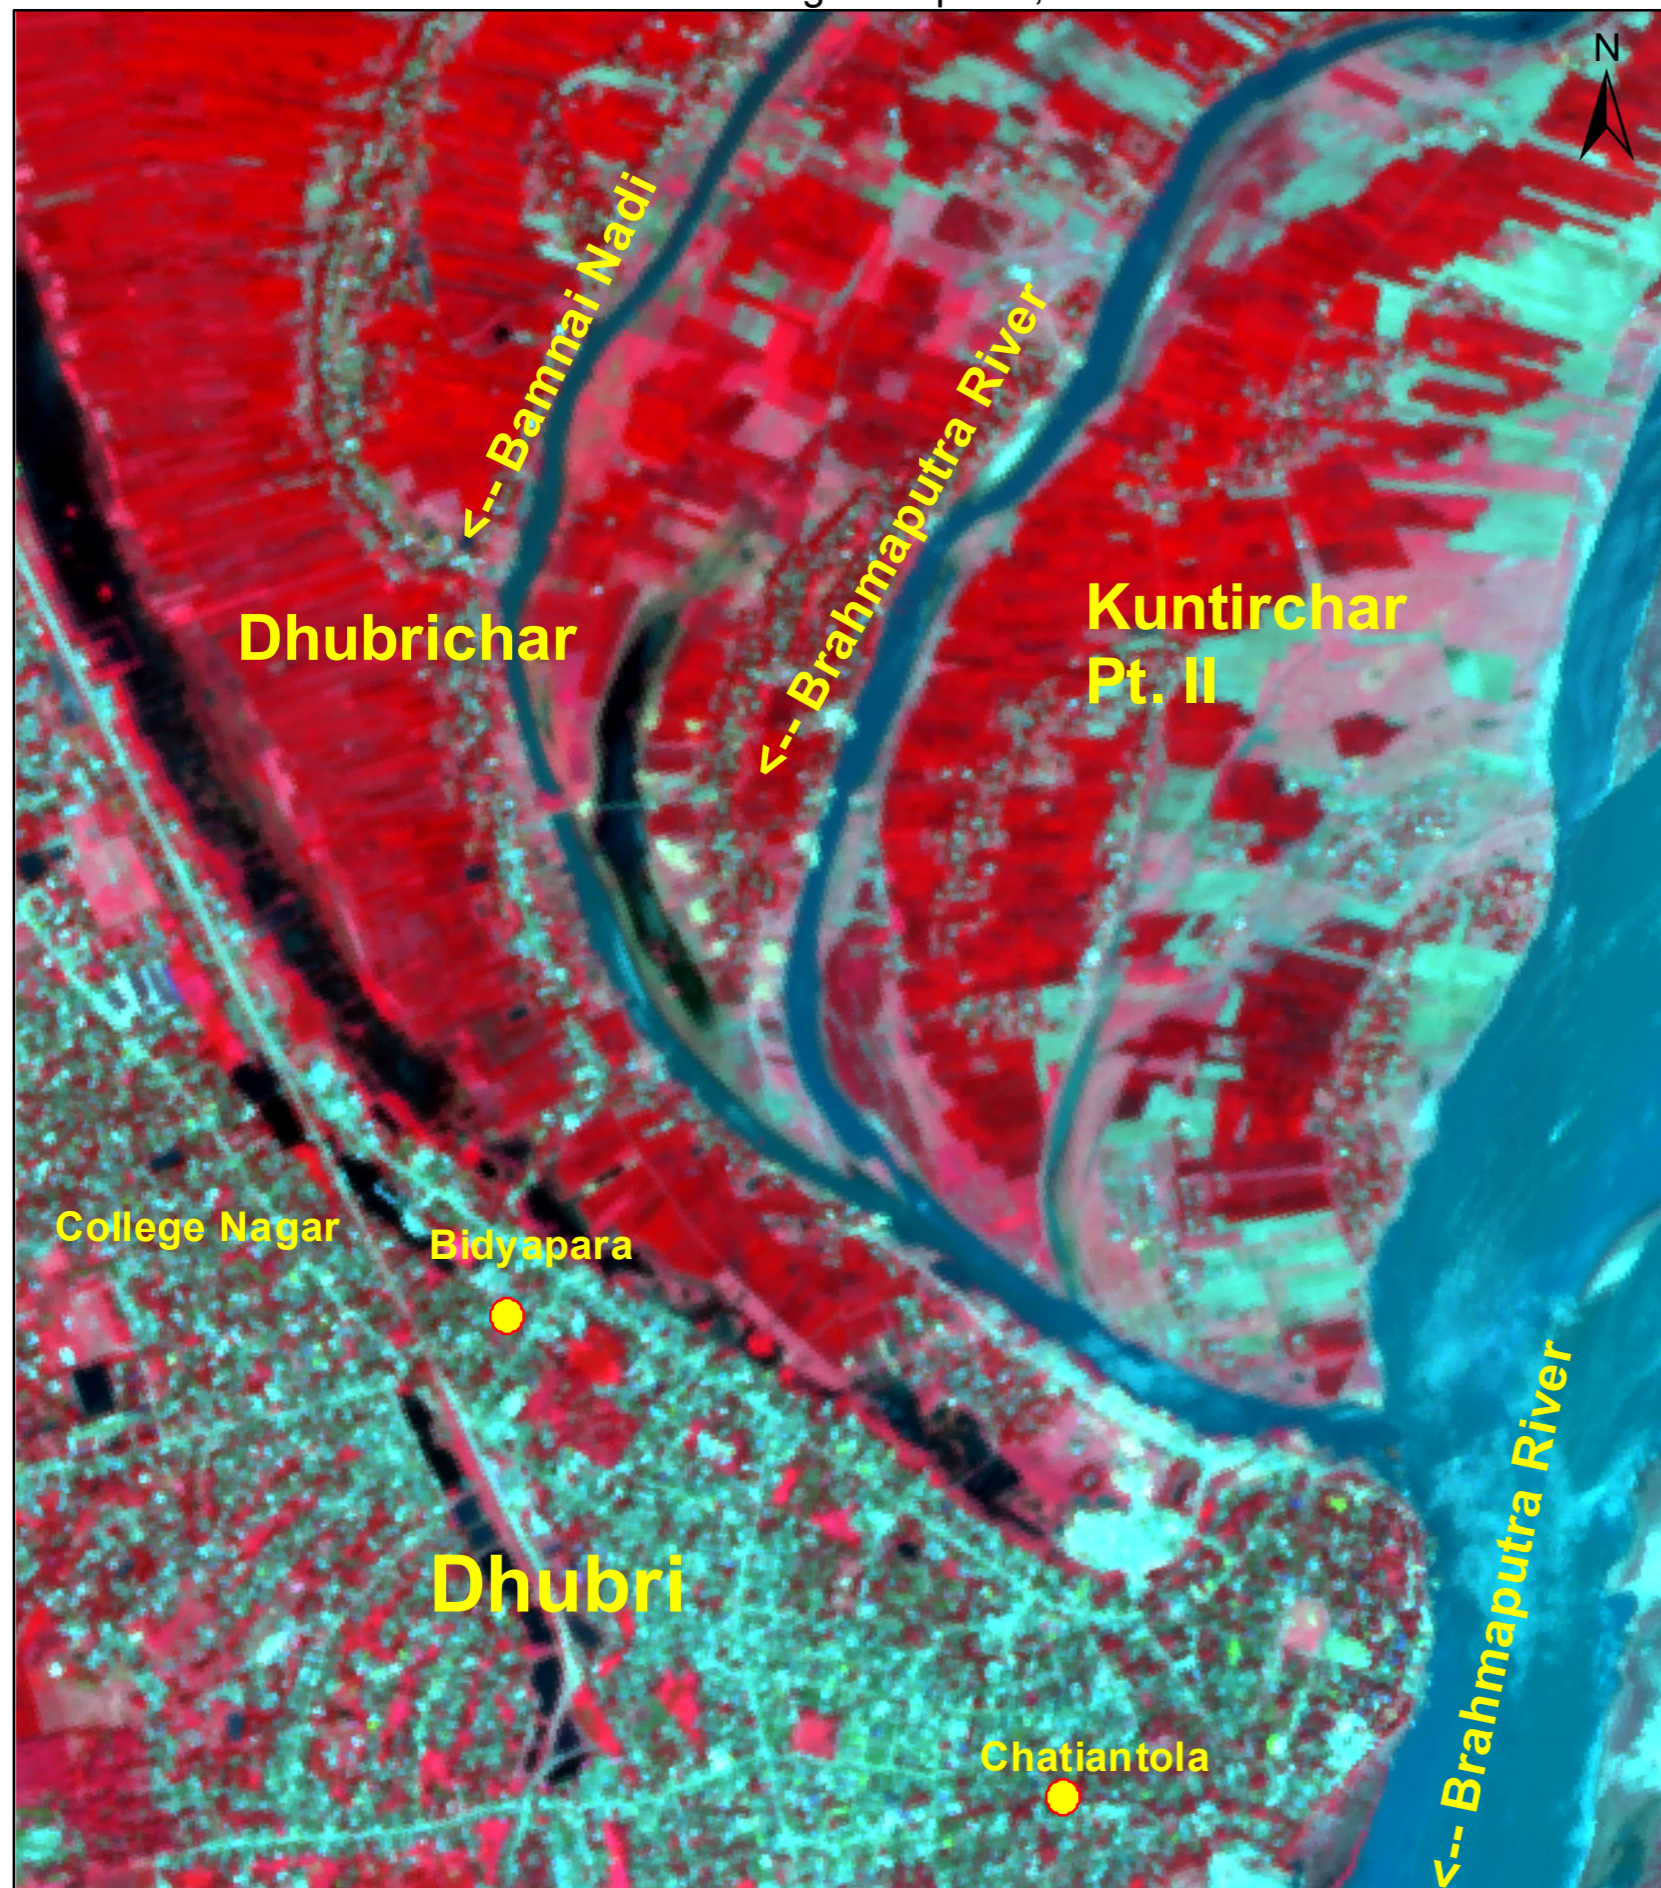

Marooned Settlements in Parts of Dhubri District, Assam State

Pre-Flood

GAOFEN-2 MSS Image of Apr 17, 2019

Post-Flood

PLEIADES Image of 18-Jul-2019

Legend

- Settlements
- Flood Inundation

This product is prepared using PLEIADES satellite image received under International Charter, Call ID-704.

DSC / NDEM
National Remote Sensing Centre, ISRO
Dept. of Space, Govt. of India
Hyderabad- 500 037
E-Mail: flood@nrsc.gov.in
www.nrsc.gov.in

Location Map