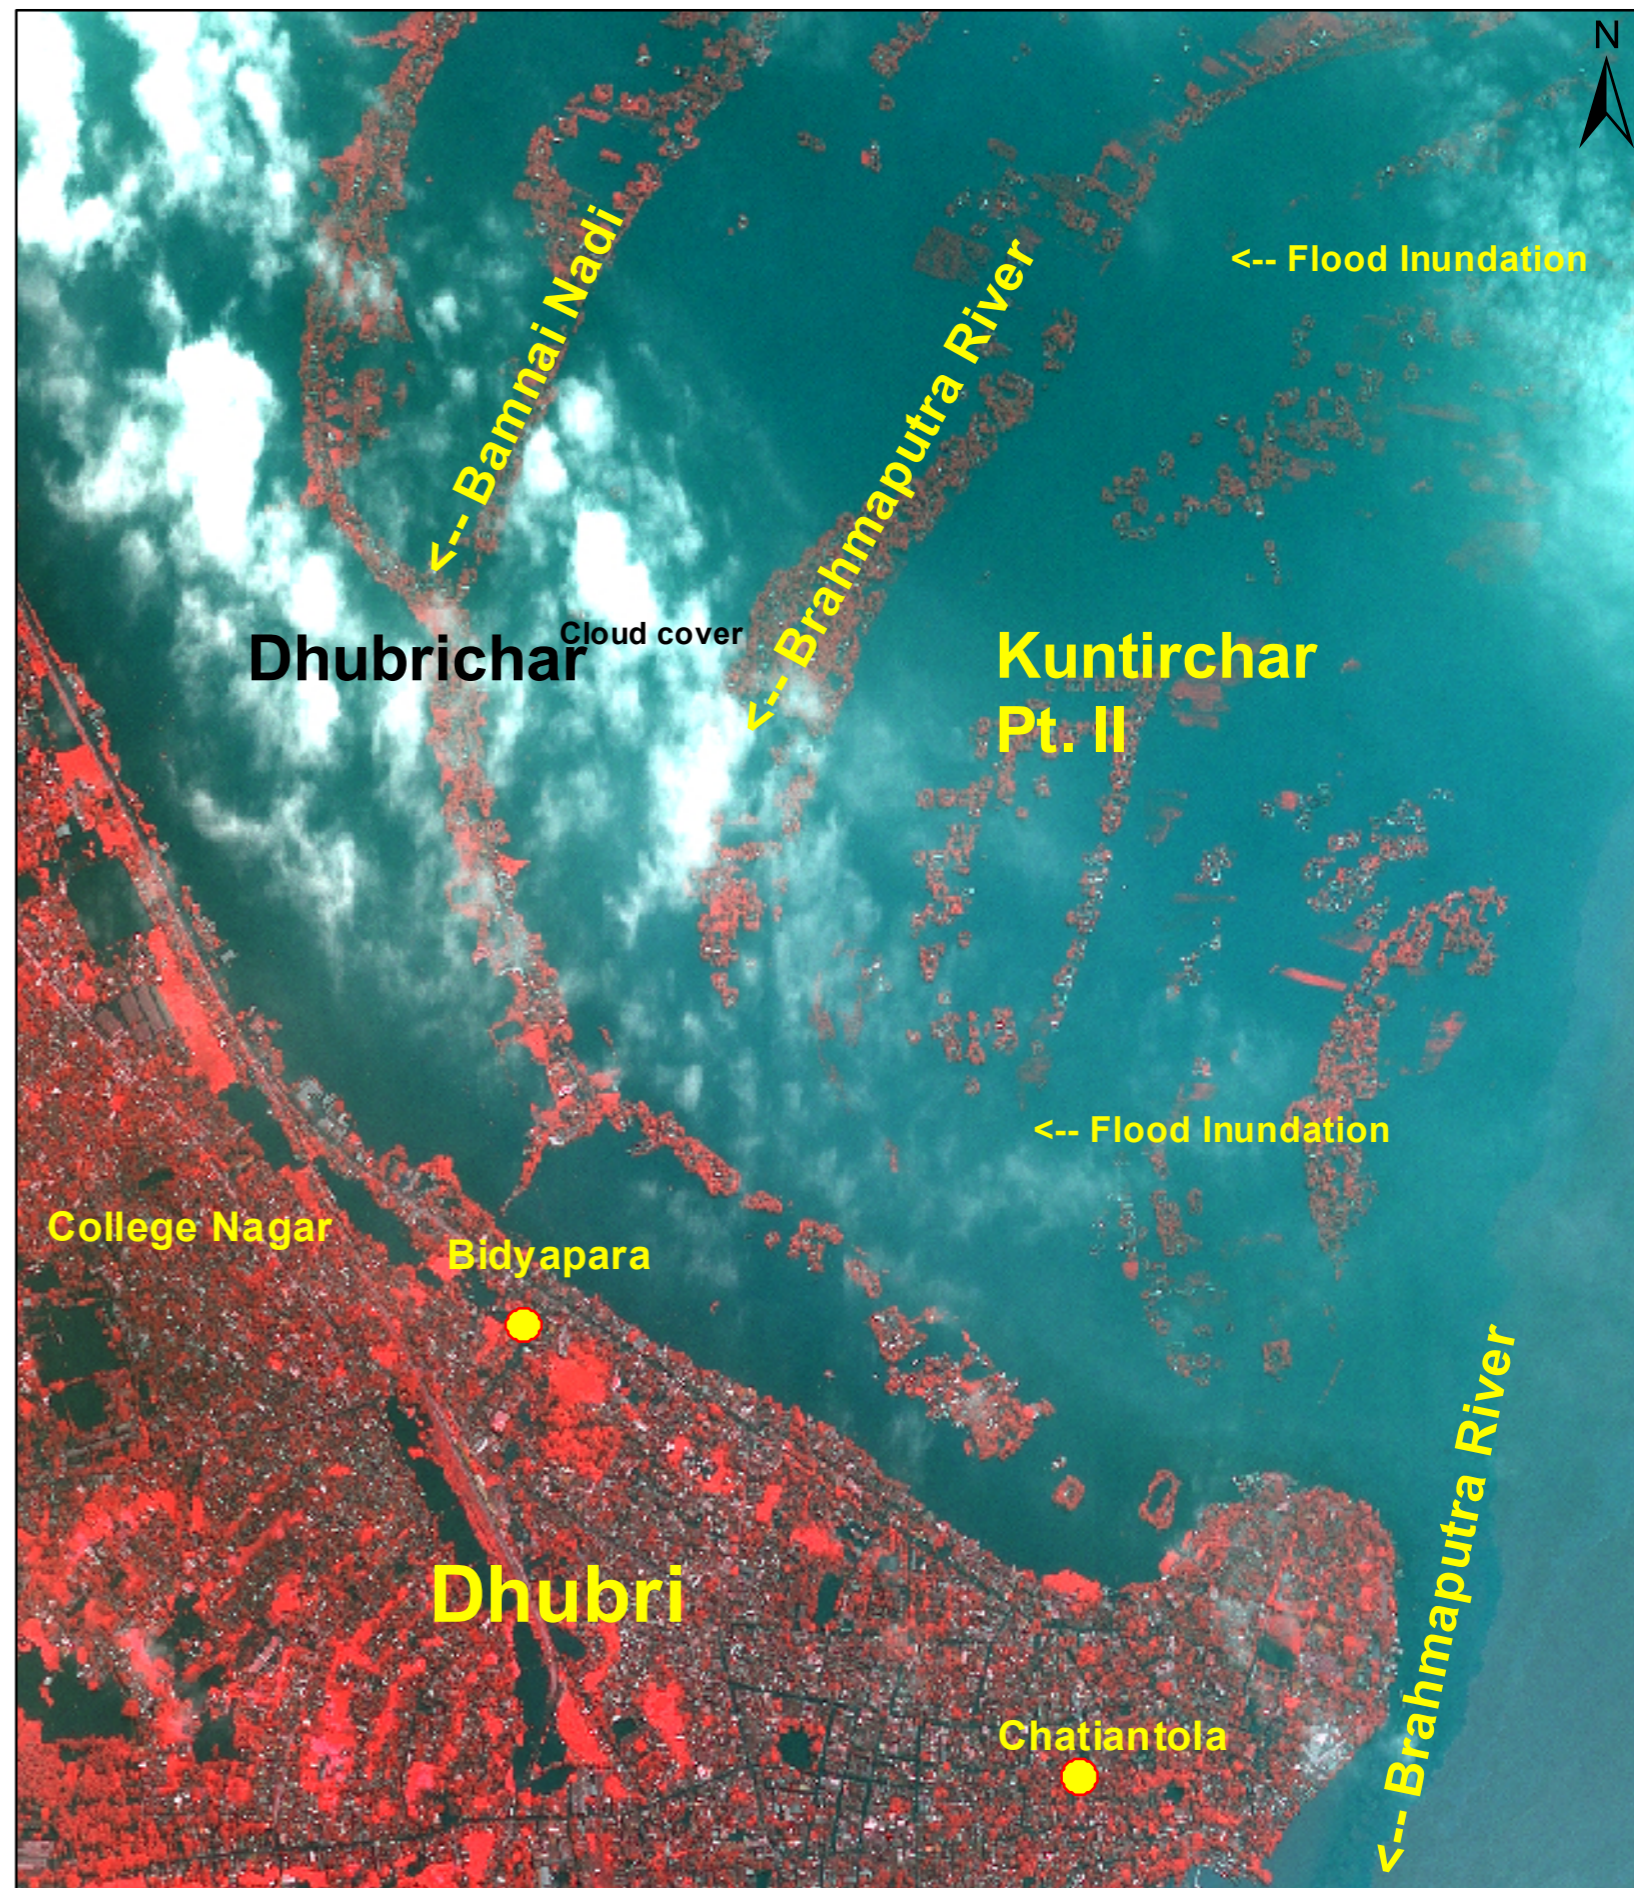

Marooned Settlements in Parts of Dhubri District, Assam State

Pre-Flood

GAOFEN-2 MSS Image of Apr 17, 2019

Post-Flood

PLEIADES Image of 18-Jul-2019

Legend

- Settlements
- Flood Inundation

This product is prepared using PLEIADES satellite image received under International Charter, Call ID-704.

DSC / NDEM
National Remote Sensing Centre, ISRO
Dept. of Space, Govt. of India
Hyderabad- 500 037
E-Mail: flood@nrsc.gov.in
www.nrsc.gov.in

Location Map